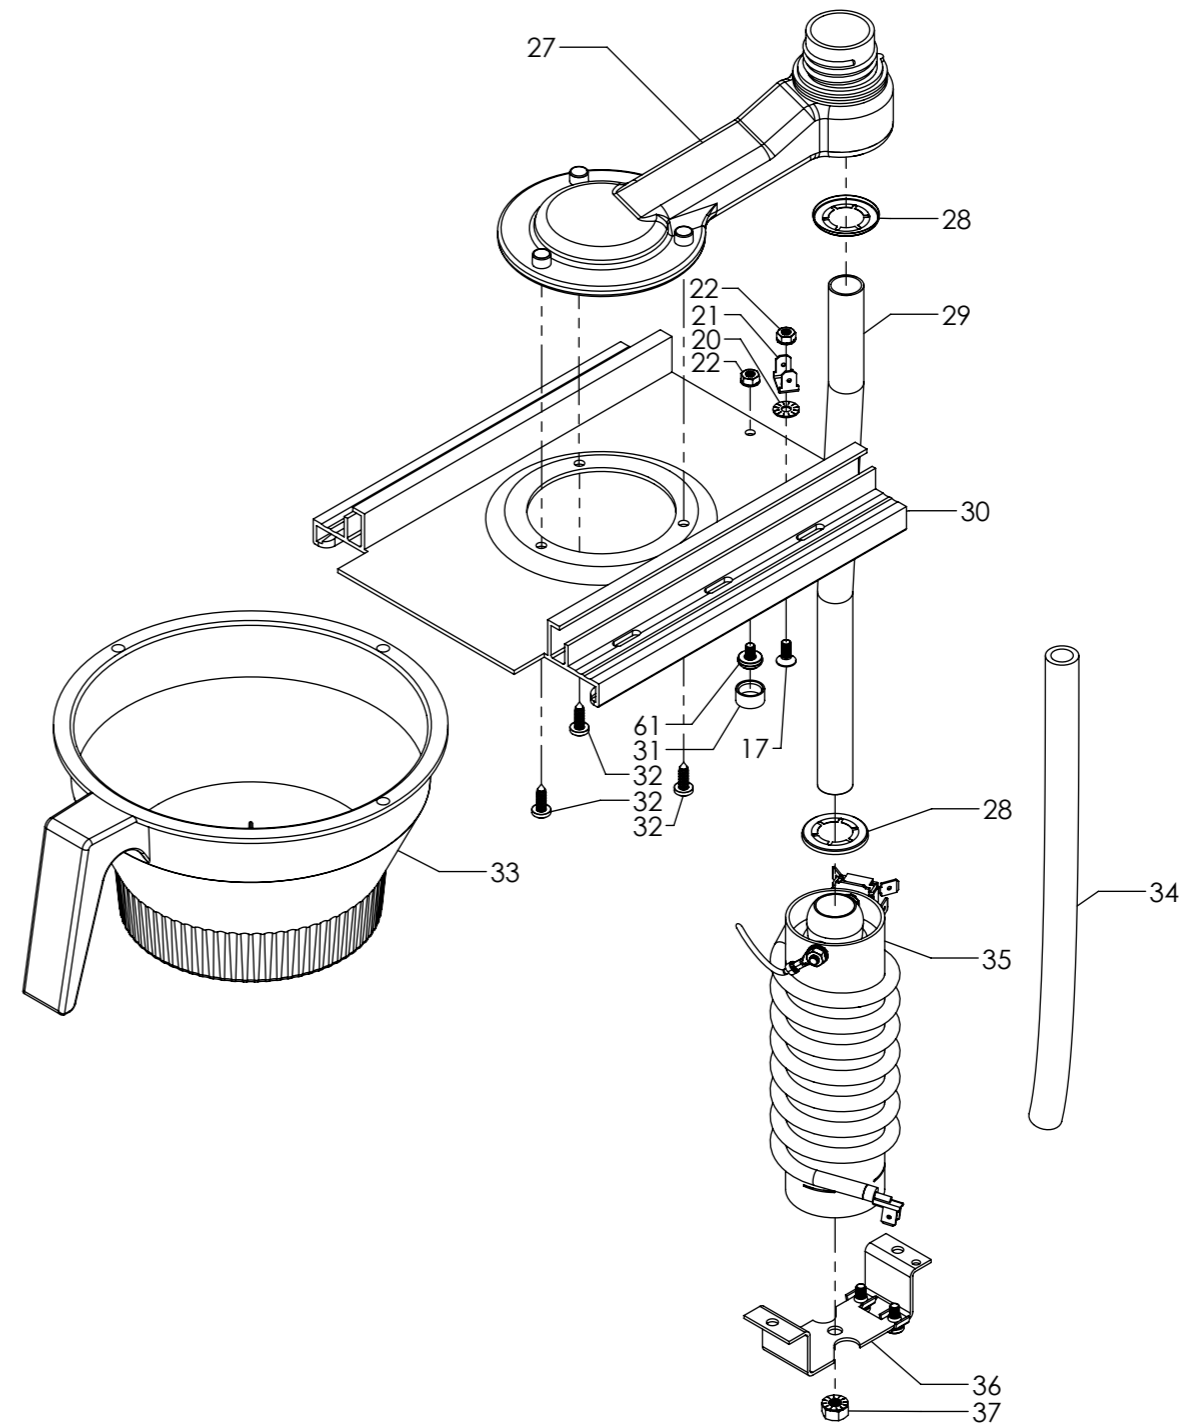

ITEM NO.	Description	Artikelcode	QTY.
28	Starlock, 15 mm	78255	2
29	Bended watertransportpipe, 285 mm	56880	1
30	Brew basket holder, aluminium	55872	1
31	Cap, black	12332	3
32	Screw 4,3x13, stainless steel	70040	5
33	Brew basket	13271	1
34	Rubber tube, 245 mm	60099	1
35	Boiling element (seetable)	*****	1
36	Element bracket	51489	1
37	Nut M6 + toothed washer	72110	1
38	Airpot, 2,2L	88721	1
39	Housing TS, 360 mm	57361	1

Boiling element		
230V	2200W	45204
240V	2200W	45207