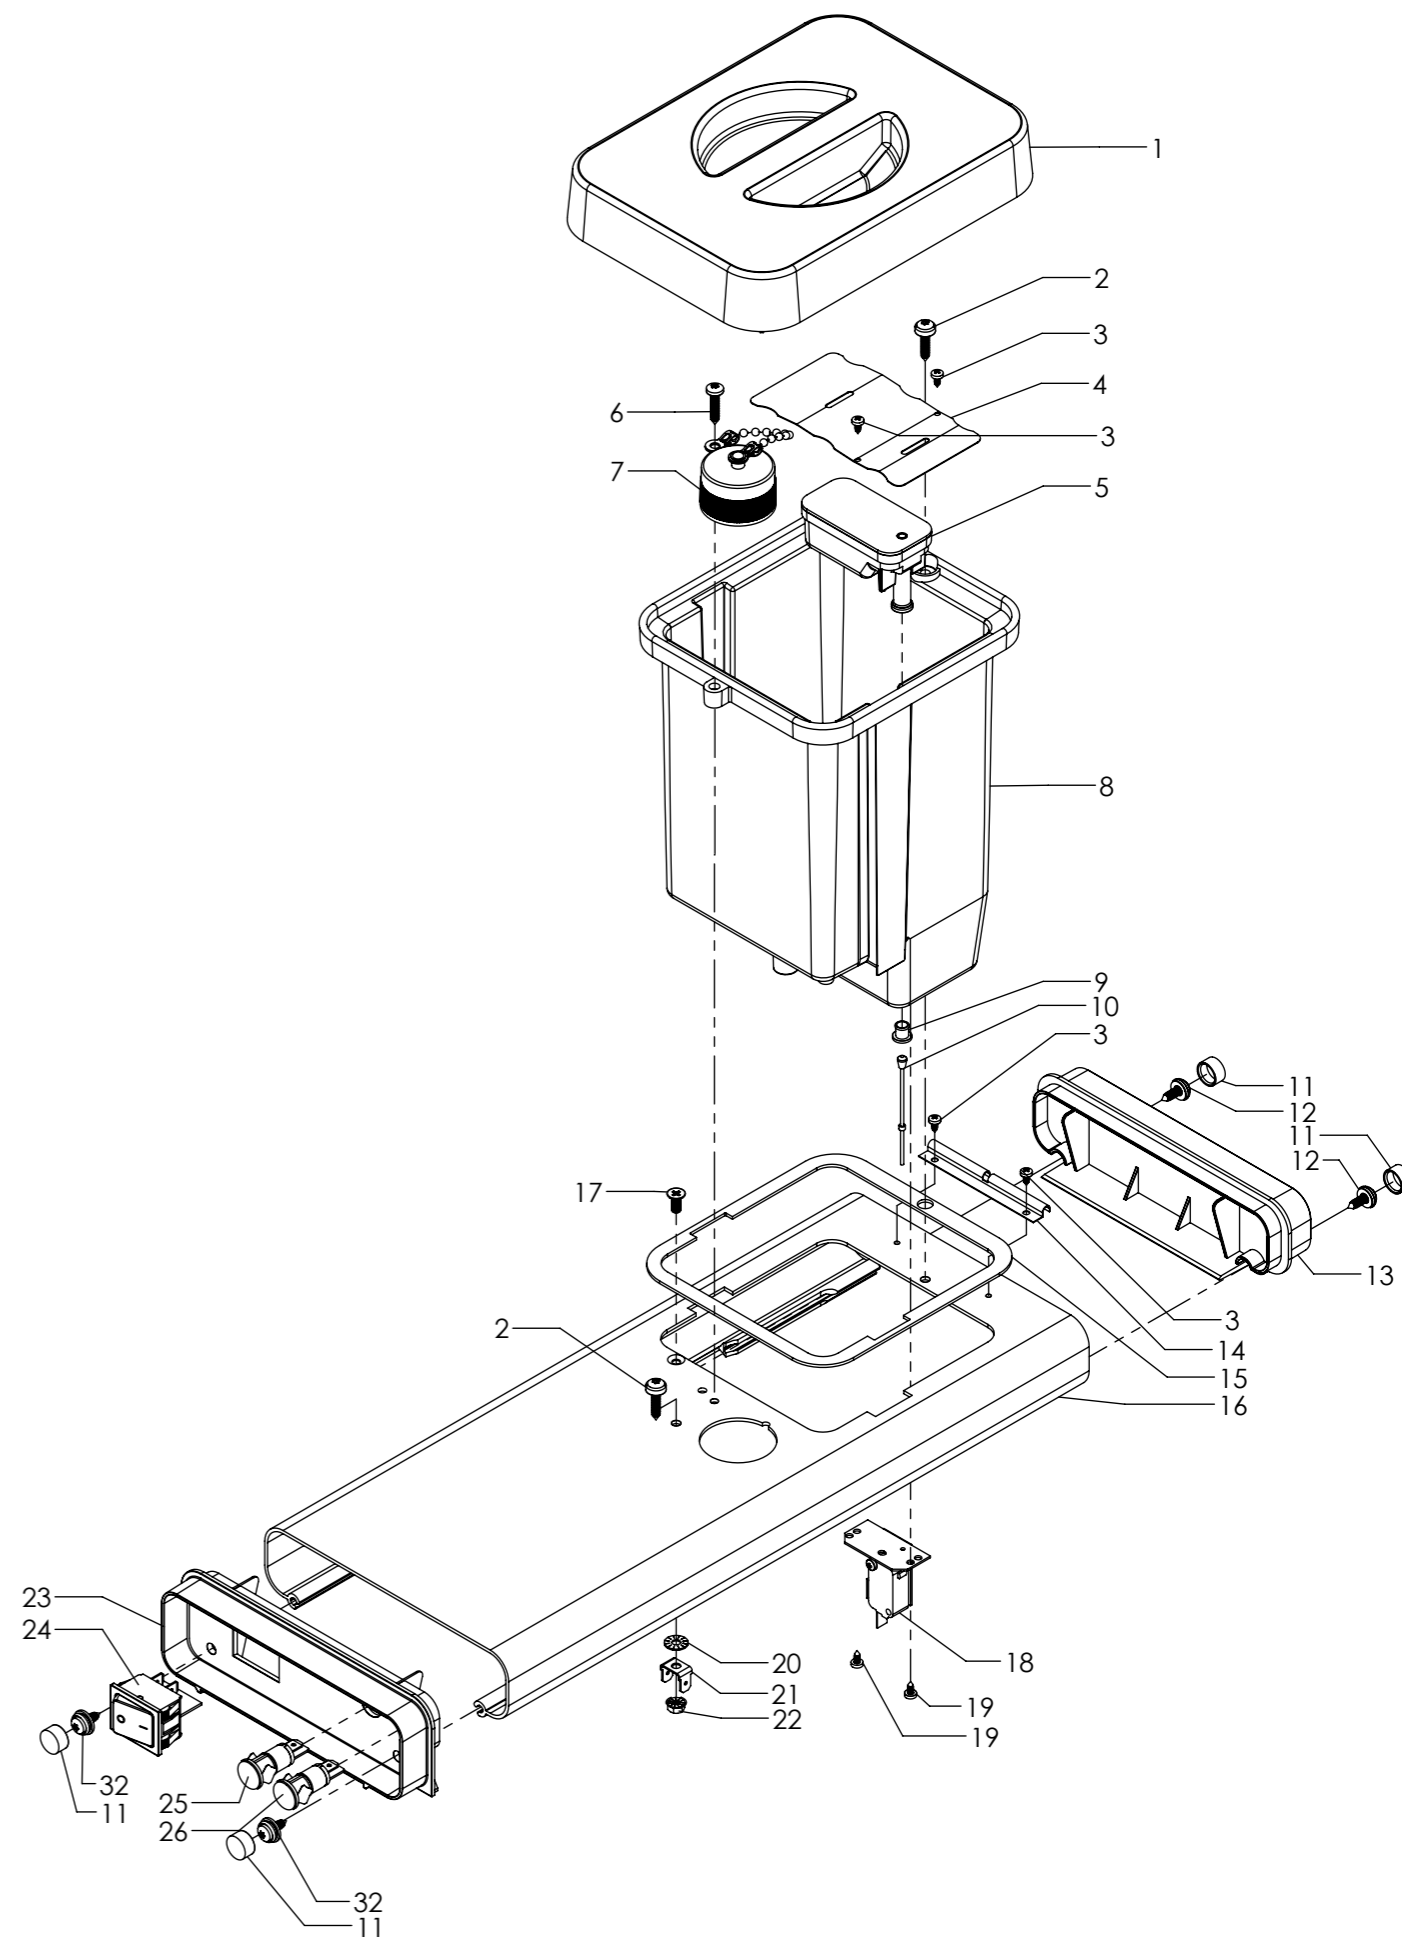

ITEM NO.	Description	Artikelcode	QTY.
1	Lid coldwatercontainer	13061	1
2	Screw 4,2 x 19, stainless steel + Sealing washer	70110	2
3	Screw 2,9x6,5, stainless steel	73060	4
4	Float hood	54125	1
5	Float	12235	1
6	Screw 4,2 x 19, stainless steel	70010	1
7	Drainplug	11516	1
8	Cold water container	11050	1
9	Tightening socket	12220	1
10	Switch pawl	54155	1
11	Cap, grey	12333	4
12	Screw 4,2x13, with cap ring	70140	4
13	Upper rear handle	11756	1
14	Hinge, stainless steel	54100	1
15	Sealingring cold water container	60035	1
16	Upper base	55078	1
17	Screw, M4x10	71040	2
18	Microswitch UL complete	43331	1
19	Screw 2,9x6,5	73050	2
20	Toothed washer, M4	74010	2
21	U-shaped tab	46041	2
22	Nut M4 with toothed washer	72018	3
23	Upper front panel TS/TK	17941	1
24	Illuminated main switch	43151	1
25	Signal light, green	43650	1
26	Signal light, red	43655	1
27	Outletpipe	11502	1

	model	Thermoserve
	type	TS 080/A
	wiring diagram	TS 080/A
	date	20-12-2018
	drawn by	SB
	format	A3
	page	1 of 3

ITEM NO.	Description	Artikelcode	QTY.
28	Starlock, 15 mm	78255	2
29	Bended watertransportpipe, 285 mm	56880	1
30	Brew basket holder, aluminium	55872	1
31	Cap, black	12332	3
32	Screw 4,3x13, stainless steel	70040	5
33	Brew basket	13271	1
34	Rubber tube, 245 mm	60099	1
35	Boiling element (seetable)	*****	1
36	Element bracket	51489	1
37	Nut M6 + toothed washer	72110	1
38	Airpot, 2,2L	88721	1
39	Housing TS, 360 mm	57361	1