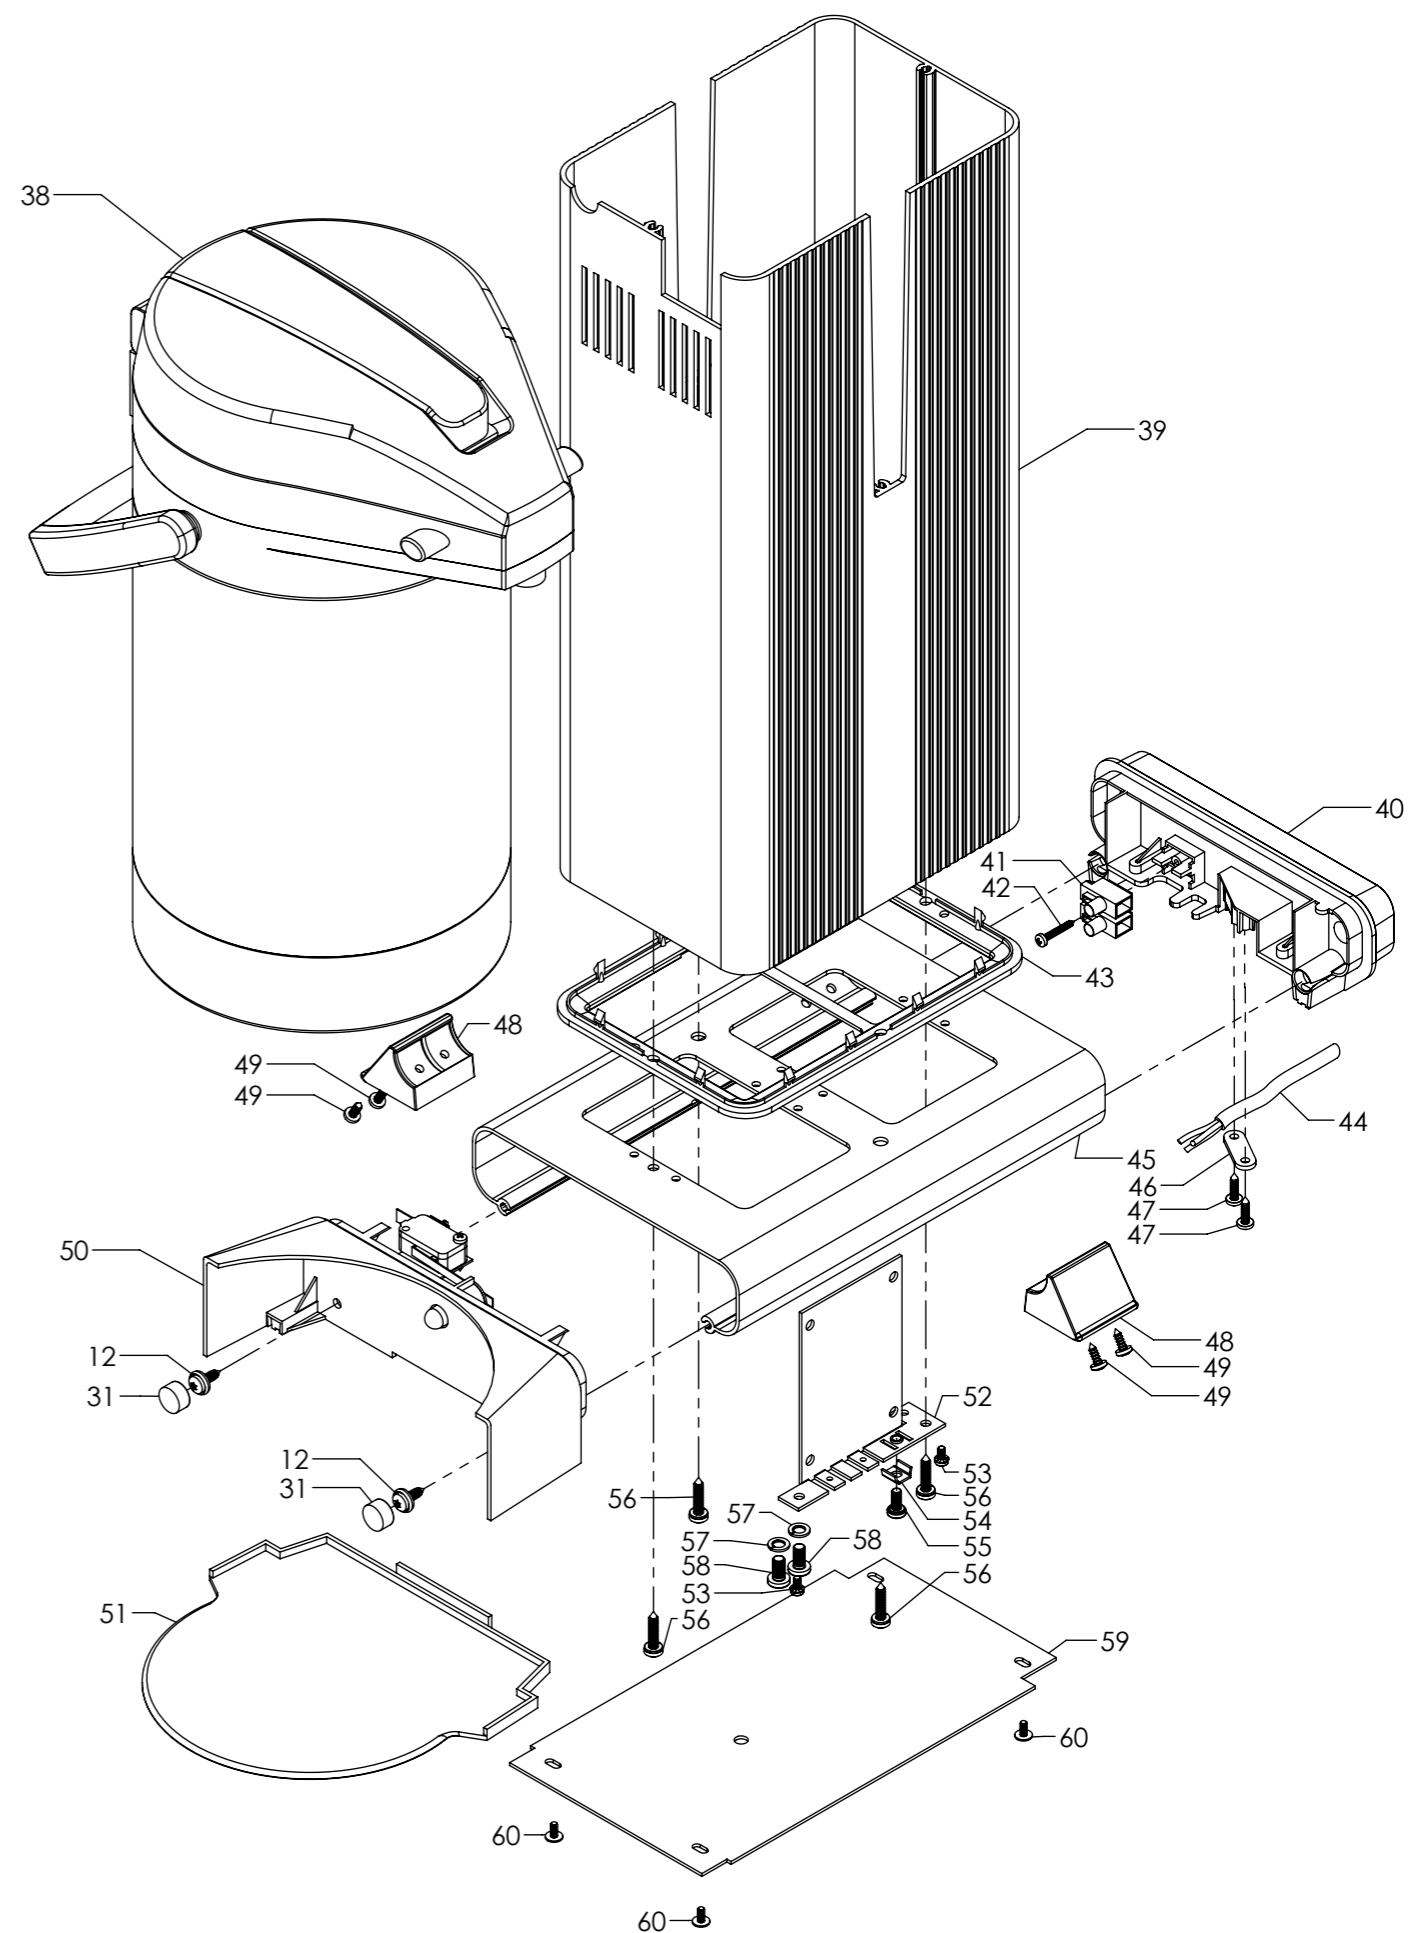

ITEM NO.	Description	Artikelcode	QTY.
40	Handle left, with feet (61150)	11716	1
41	Block terminal	46060	1
42	Screw, 2,9x19	70065	1
43	Sealing ring	11396	1
44	Supply cord (see table)	*****	1
45	Base plate	55047	1
46	Cord anchorage	78175	1
47	Screw, 3,5x13	70055	2
48	Foot	11271	2
49	Screw, 3,5x9,5	70050	4
50	Front Handle TSIX (assembly)	11136	1
51	Footplate	16700	1
52	Fixingplate block terminal	54010	1
53	Screw, M3x6 + washer	73031	2
54	Tightening clip	54161	1
55	Screw, M4x10 + washer	70012	1
56	Screw, 4,2x19 + washer	70081	4
57	Washer M5	74024	2
58	Screw, M5x10	71070	2
59	Bottom plate	11370	1
60	Screw, M3x6	71060	4
61	Cap ring	12331	3
62	Washer, 12x4,3	12336	2
63			1

Supply cord		
EU-plug	Cord 3x1mm²	44045
UK-plug	Cord 3x1mm²	44064

	model	Thermoserve
	type	TS 080/A
	wiring diagram	TS 080/A
	date	20-12-2018
	drawn by	SB
	format	A3
	page	3 of 3